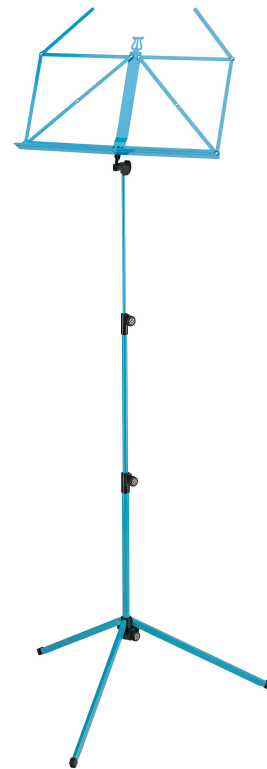

100/1

Music stand

Product variant

10010-000-33 - ocean blue

Data

Height	from 625 to 1,240 mm
Leg construction	U-profile legs snap into socket
Material	steel
Music desk	traditionally foldable
Music desk dimensions	435 x 215 mm
Product Category	Baseline
Rod combination	3-piece folding design
Size when folded	490 mm
Special features	different colors available
Type	ocean blue
Weight	1.31 kg

K&M's colorful collection of music stands helps to make music fun for kids of all ages. Folding, 3-piece telescopic design.